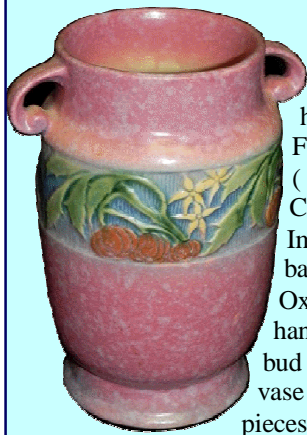

Barbara Otis

Estate Auction

Auto, Antiques & Household Saturday May 21, 2011 at 12:30 pm

1315 Avenue N, Hawarden, IA

More Photos at www.feauto realestate.com

Pottery: rare 7" pink Baneda Roseville vase (tight interior hairline)-unmarked, hanging Florentine Roseville basket (10"x7"), 4 1/4" bud vase green Cosmos Roseville, 7" diameter Imperial Roseville handled basket, misc. Rumrill pottery, 11" Oxblood Redwing vase (double handled) #1379, 5" Van Briggle bud vase blue, 5" Van Briggle bud vase rose, other misc. Van Briggle pieces (some for repaired), two 4 3/4" Van Briggle bud vase 2-tone blue, Van Briggle dish 2"x5", Van Briggle vase 5", 14" yellow fleck Redwing vase w/ sticker (chipped), Redwing casserole w/lid aqua/brown, small pink vase #618, bumble bee honeycomb measuring set (50's pottery).

Furniture: French Provincial drop leaf Desk/Secretary, lamps, decorative mirror, Emperor grandmother clock (Western Germany), oval marble top end table (Federal), marble top coffee table (Federal), pair marble top end tables (Federal), pair forest green occasional chairs, round Victorian style end table, floral neutral colored sofa, corner curved glass curio cabinet (lighted), wicker rocker, kitchen table w/6 chairs, wing back chair, bedroom set (5 drawer chest, bow front dresser & mirror, nightstand, head board), blue recliner, blue painted wicker seat wood chair, blonde bedroom set (5 drawer chest, nightstand, dresser w/ mirror, headboard), ornate painted hall table, wood kitchen, and more.